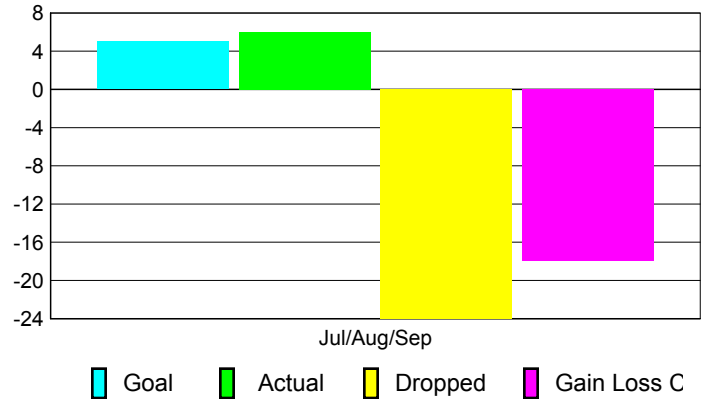

Membership Results 2010-2011

Goal, New, Dropped, Gain/Loss