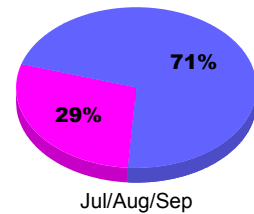

Gender Comparison 2010-2011